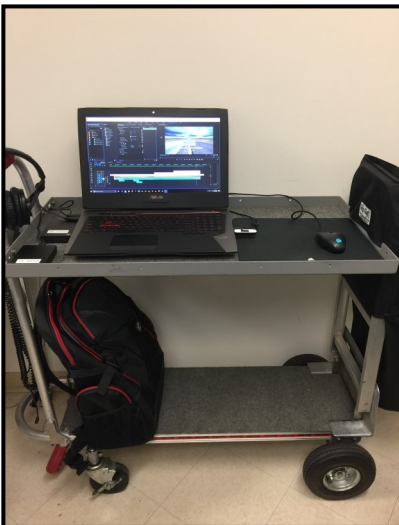

READY TO ROLL...

AUDIO CART

DIT / DATA CART

EDIT CART

QUALITY AUDIO / VIDEO CREATIONS

Equipment Rental Options

AUDIO CART ADD-ON ACCESSORIES

ITEM	PRICE	ITEM	PRICE
Boom Operator	$350	2nd Boom Mic System	$100
A-2 Audio Tech	$300	Wireless Handheld Mic System	$75
Slate Operator/Logger	$250	Wireless Stereo Headset Kit	$75
Sound Devices 664	$200	32 Channel Digital Mixer	$350
Sound Devices 302	$100	16 Channel Digital Mixer	$200
Tascam DR-100MK2	$50	Mackie SRM 450 V2	$150

DIT/DATA CART ADD-ON ACCESSORIES

ITEM	DETAIL	PRICE
Data Assist Tech	Labor: Extra person, runner, logger	$250
4TB Hard Drive	High Speed USB 3.0	$100
2TB Hard Drive	High Speed USB 3.0	$85
32GB Flash Drive	High Speed USB 3.0	$15
16GB Flash Drive	High Speed USB 3.0	$10
64GB SD Card	U3 High Data Transfer Rate	$75

EDIT CART ADD-ON ACCESSORIES

ITEM	DETAIL	PRICE
Editing Technician	Labor	$500
Laptop System	Portable Editing System (Adobe CC)	$250
28 inch Display	Portable Secondary Viewing	$125
50 inch Display	Secondary Viewing w/ Stand	$250
Speakers	Small Venue Playback	$75
Bigger Speakers	Medium Venue Playback	$150

Phone: 805-498-3797
E-mail: info@videomax.net
Web: www.videomax.net

1560 Newbury Rd
Suite 1-336
Newbury Park, CA 91320